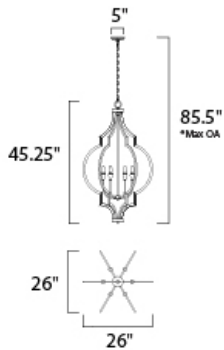

*max overall height of fixture

MEASUREMENTS

- DIMENSION : 26" L x 26" W x 45.25" H
- MAX OAH : 85.5" OAH
- CANOPY : 5" W x 1.25" H x 5" L
- HANGING WEIGHT : 13.64 lb

LAMPING

- INPUT VOLTAGE : 120V
- LUMENS : 0 Rated
- BULB : 6 x 60W Incandescent E12 Candelabra , 360W Total
- BULB INCLUDED : (Not Included)
- DIMMABLE : Yes