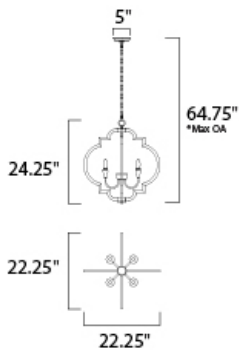

*max overall height of fixture

MEASUREMENTS

- DIMENSION : 22.25" L x 22.25" W x 24.25" H
- MAX OAH : 64.75" OAH
- CANOPY : 5" W x 1.25" H x 5" L
- HANGING WEIGHT : 7.26 lb

LAMPING

- INPUT VOLTAGE : 120V
- LUMENS : 0 Rated
- BULB : 4 x 60W Incandescent E12 Candelabra , 240W Total
- BULB INCLUDED : (Not Included)
- DIMMABLE : Yes