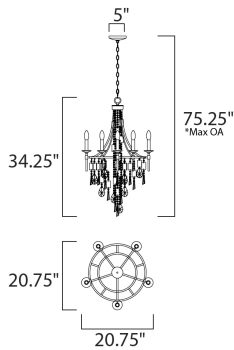

**PRODUCT DESCRIPTION**

Smaller scale chandeliers finished in Golden Silver are draped with strands of Capiz Shell and crystal. These chandeliers work well in bedroom and bath areas as well as smaller dining rooms.

\*max overall height

**MEASUREMENTS**

- DIMENSION : 20.75" L x 20.75" W x 34.25" H
- MAX OAH : 75.25" OAH
- CANOPY : 5" W x 1.25" H x 5" L
- HANGING WEIGHT : 12.54 lb
- WIRE LENGTH : 120"

**LAMPING**

- INPUT VOLTAGE : 110-130V
- BULB : 5 x 60W Incandescent E12 Candelabra , 300W Total
- BULB INCLUDED : (Not Included)
- DIMMABLE : Yes