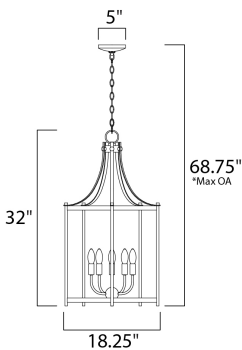

PRODUCT DESCRIPTION

Classic open air frames of Oil Rubbed Bronze with rich Antique Brass accents give this classic design an upscale appearance at a price everyone can afford.

*max overall height