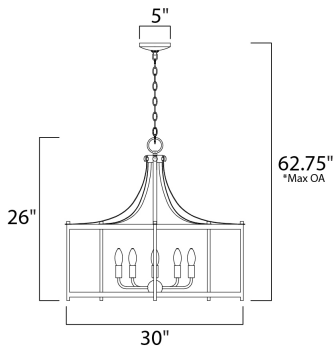

PRODUCT DESCRIPTION

Classic open air frames of Oil Rubbed Bronze with rich Antique Brass accents give this classic design an upscale appearance at a price everyone can afford.