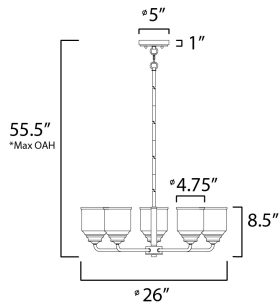

**PRODUCT DESCRIPTION**

A clean and simple frame features arms that gently bend to support Clear Seedy glass. You have a choice of Black for a traditional look or Satin Nickel for more of a transitional appeal. The 3 light version is very versatile for it converts from a semi flush to a hanging chandelier.

\*max overall height

**MEASUREMENTS**

DIMENSION : 26" L x 26" W x 8.5" H  
 MAX OAH : 55.5" OAH  
 CANOPY : 5" W x 1" H x 5" L  
 HANGING WEIGHT : 7.05 lb

**LAMPING**

INPUT VOLTAGE : 120V  
 BULB : 5 x 60W Incandescent E26 Medium , 300W Total  
 BULB INCLUDED : (Not Included)