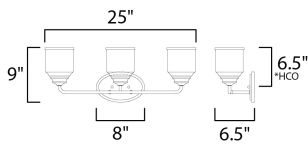

LAMPING

INPUT VOLTAGE : 120V
BULB : 3 x 60W Incandescent E26 Medium , 180W Total
BULB INCLUDED : (Not Included)
LIGHTING_DIRECTION : Up/Down