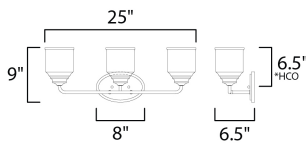

LAMPING

INPUT VOLTAGE : 120V
BULB : 3 x 60W Incandescent E26 Medium , 180W Total
BULB INCLUDED : (Not Included)
LIGHTING_DIRECTION : Up/Down