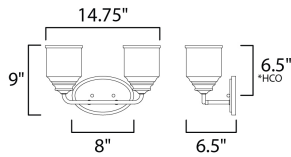

LAMPING

INPUT VOLTAGE : 120V
BULB : 2 x 60W Incandescent E26 Medium , 120W Total
BULB INCLUDED : (Not Included)
LIGHTING_DIRECTION : Up/Down