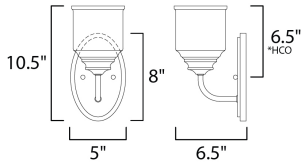

LAMPING

INPUT VOLTAGE : 120V
BULB : 1 x 60W Incandescent E26 Medium , 60W Total
BULB INCLUDED : (Not Included)
LIGHTING_DIRECTION : Up/Down