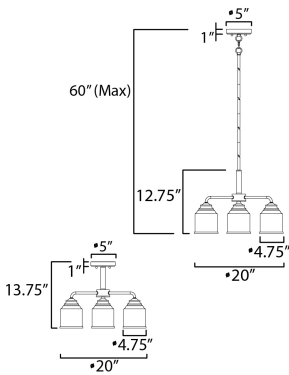

PRODUCT DESCRIPTION

A clean and simple frame features arms that gently bend to support Clear Seedy glass. You have a choice of Black for a traditional look or Satin Nickel for more of a transitional appeal. The 3 light version is very versatile for it converts from a semi flush to a hanging chandelier.

MEASUREMENTS

- DIMENSION : 20" L x 20" W x 13.75" H
- MAX OAH : 60" OAH
- CANOPY : 5" W x 1" H x 5" L
- HANGING WEIGHT : 5.29 lb

LAMPING

- INPUT VOLTAGE : 120V
- BULB : 3 x 60W Incandescent E26 Medium , 180W Total
- BULB INCLUDED : (Not Included)