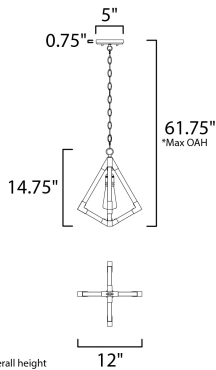

**MEASUREMENTS**

- DIMENSION : 12" L x 12" W x 14.75" H
- MAX OAH : 61.75" OAH
- CANOPY : 5" W x 0.75" H x 5" L
- HANGING WEIGHT : 3.1 lb

**LAMPING**

- INPUT VOLTAGE : 120V
- BULB : 1 x 60W Incandescent E26 Medium , 60W Total
- BULB INCLUDED : (Not Included)