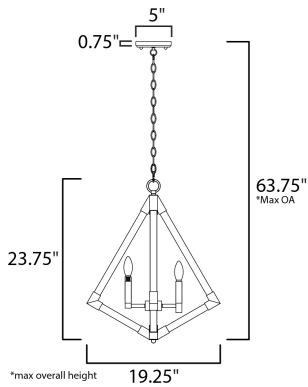

**MEASUREMENTS**

- DIMENSION : 19.25" L x 19.25" W x 23.75" H
- MAX OAH : 63.75" OAH
- CANOPY : 5" W x 0.75" H x 5" L
- HANGING WEIGHT : 7.1 lb

**LAMPING**

- INPUT VOLTAGE : 120V
- BULB : 4 x 60W Incandescent E12 Candelabra , 240W Total
- BULB INCLUDED : (Not Included)