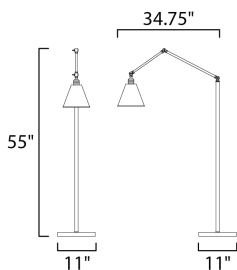

FINISHES OPTION

MATERIAL

Brass, Steel

RATINGS

cETLus
Dry Location

ADDITIONAL

OPERATING TEMPERATURE:
-20°C (-4°F), 40°C (104°F)

MEASUREMENTS

DIMENSION : 34.75" L x 11" W x 55" H
HANGING WEIGHT : 15.95 lb

LAMPING

INPUT VOLTAGE : V
BULB : 1 x 100W Incandescent E26 Medium , 100W Total
BULB INCLUDED : (Not Included)
DIMMABLE : N
LIGHTING_DIRECTION : Directional