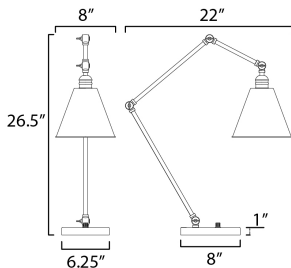

PRODUCT DESCRIPTION

Direct the light exactly where you want it using the articulated arms and metal shades of the Library series. At the backplate, the arm pivots left or right and up or down to direct the light. Additional articulated arms angle the shade or extend or contract the distance of the light source from the wall. Available in Polished Nickel and Heritage Brass finishes, the Library collection evokes industrial era classicism perfect for use as a task light or accent light. Complimentary table and floor lamps complete the collection.

MEASUREMENTS

DIMENSION : 22" L x 8" W x 26.5" H
 HANGING WEIGHT : 13.51 lb

LAMPING

INPUT VOLTAGE : V
 BULB : 1 x 100W Incandescent E26 Medium , 100W Total
 BULB INCLUDED : (Not Included)
 DIMMABLE : High Low Switch
 LIGHTING_DIRECTION : Directional