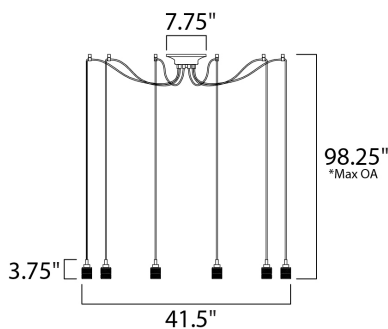

PRODUCT DESCRIPTION

As basic as it gets. A cast socket finished in Polished Chrome is mounted at the end of a black fabric cord. All but the single pendant is supplied with connectors to attach to the ceiling wick allows for customer configuration. Choose from our assortment of decorative bulbs or add the optional metal shade to complete the look.

*max overall height

MEASUREMENTS

- DIMENSION : 41.5" L x 41.5" W x 3.75" H
- MAX OAH : 98.25" OAH
- CANOPY : 7.75" W x 2" H x 7.75" L
- HANGING WEIGHT : 9.68 lb
- WIRE LENGTH : 120"

LAMPING

- INPUT VOLTAGE : 120V
- BULB : 1 x 60W Incandescent E26 Medium , 600W Total
- BULB INCLUDED : (Not Included)
- DIMMABLE : Yes