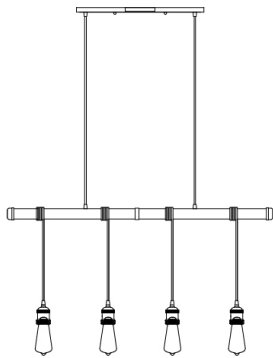

**PRODUCT DESCRIPTION**

Cords of Black fabric support metal sockets finished in a natural Antique Brass allow you to create unique and fun lighting. All except the single pendant are supplied with hangers that attach to the ceiling to allow you to swag each socket. There are a number of optional bulbs to choose from.

**MEASUREMENTS**

DIMENSION : 40.5" L x 4.5" W x 17.75" H  
 MAX OAH : 144.5" OAH  
 CANOPY : 4.5" W x 1.25" H x 19.5" L  
 HANGING WEIGHT : 8.8 lb  
 WIRE LENGTH : 120"

**LAMPING**

INPUT VOLTAGE : 110-130V  
 LUMENS : 0 Rated  
 BULB : 4 x 60W Incandescent E26 Medium , 240W Total  
 BULB INCLUDED : (Not Included)  
 DIMMABLE : Yes

**FINISHES OPTION**

 Weathered Zinc

**MATERIAL**

Steel

**RATINGS**

cETLus  
 Dry Location

**ADDITIONAL**

SLOPE: 120  
 OPERATING TEMPERATURE:  
 -20°C (-4°F), 40°C (104°F)