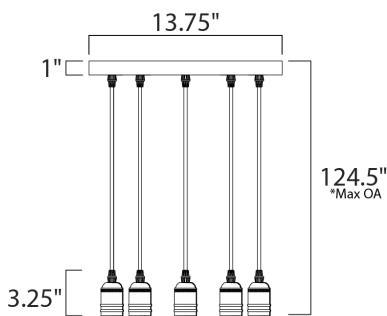

*max overall height

MEASUREMENTS

- DIMENSION : 13.75" L x 13.75" W x 3.25" H
- MAX OAH : 124.5" OAH
- CANOPY : 13.75" W x 1" H x 13.75" L
- HANGING WEIGHT : 4.84 lb
- WIRE LENGTH : 120"

LAMPING

- INPUT VOLTAGE : 110-130V
- BULB : 5 x 60W Incandescent E26 Medium , 300W Total
- BULB INCLUDED : (Not Included)
- DIMMABLE : Yes