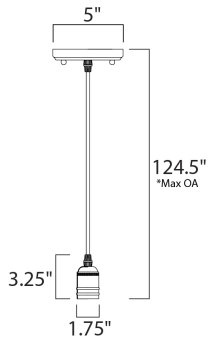

*max overall height

MEASUREMENTS

- DIMENSION : 5" L x 5" W x 3.25" H
- MAX OAH : 124.5" OAH
- CANOPY : 5" W x 0.75" H x 5" L
- HANGING WEIGHT : 0.88 lb
- WIRE LENGTH : 120"

LAMPING

- INPUT VOLTAGE : 110-130V
- BULB : 1 x 60W Incandescent E26 Medium , 60W Total
- BULB INCLUDED : (Not Included)
- DIMMABLE : Yes