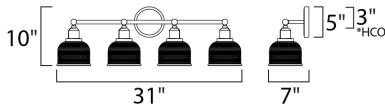

\*height from center of outlet to the top of the fixture

**MEASUREMENTS**

- DIMENSION : 31" W x 10" H x 7" Ext
- BACK PLATE : 5" W x 5" H x 3" HCO
- HANGING WEIGHT : 8.36 lb

**LAMPING**

- INPUT VOLTAGE : 110-130V
- BULB : 4 x 60W Incandescent E26 Medium , 240W Total
- BULB INCLUDED : (Not Included)
- DIMMABLE : Yes