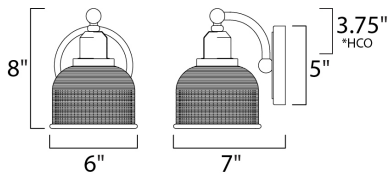

\*height from center of outlet to the top of the fixture

**MEASUREMENTS**

DIMENSION : 6" W x 8" H x 7" Ext  
 MAX OAH : 5" W x 5" H  
 HANGING WEIGHT : 2.86 lb

**LAMPING**

INPUT VOLTAGE : 110-130V  
 BULB : 1 x 60W Incandescent E26 Medium , 60W Total  
 BULB INCLUDED : (Not Included)  
 DIMMABLE : Yes