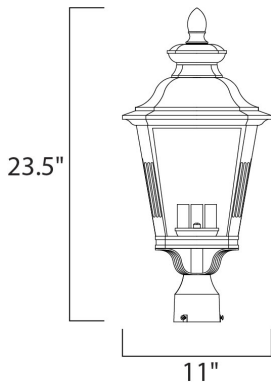

PRODUCT DESCRIPTION

Knoxville is an updated take on the traditional lantern style. Finished in Bronze and with the option of Clear or Frosted glass, our Incandescent version is sure to wow.

MEASUREMENTS

DIMENSION : 11" L x 11" W x 23.5" H
 HANGING WEIGHT : 6.01 lb

LAMPING

INPUT VOLTAGE : 120V
 LUMENS : 0 Rated
 BULB : 3 x 40W Incandescent E12 Candelabra , 120W Total
 BULB INCLUDED : (Not Included)
 DIMMABLE : Yes