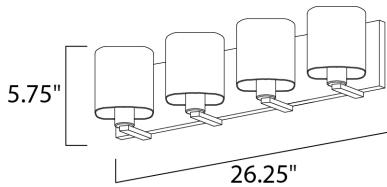

PRODUCT DESCRIPTION

Satin White bands of cased glass wrap around each lamp creating a soft ribbon of light. Back plates finished in Polished Chrome or Satin Nickel complement the majority of bath fittings.

MEASUREMENTS

DIMENSION : 26.25" W x 5.75" H x 5.5" Ext
 BACK PLATE : 26.25" W x 5.5" H x 2.75" HCO
 HANGING WEIGHT : 6.78 lb

LAMPING

INPUT VOLTAGE : 120V
 LUMENS : 0 Rated
 BULB : 4 x 60W Incandescent E26 Medium , 240W Total
 BULB INCLUDED : (Not Included)
 DIMMABLE : Yes