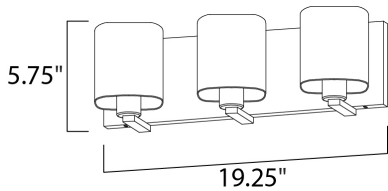

PRODUCT DESCRIPTION

Satin White bands of cased glass wrap around each lamp creating a soft ribbon of light. Back plates finished in Polished Chrome or Satin Nickel complement the majority of bath fittings.

MEASUREMENTS

DIMENSION : 19.25" W x 5.75" H x 5.5" Ext
 BACK PLATE : 19.25" W x 5.5" H x 2.75" HCO
 HANGING WEIGHT : 4.99 lb

LAMPING

INPUT VOLTAGE : 120V
 LUMENS : 0 Rated
 BULB : 3 x 60W Incandescent E26 Medium , 180W Total
 BULB INCLUDED : (Not Included)
 DIMMABLE : Yes