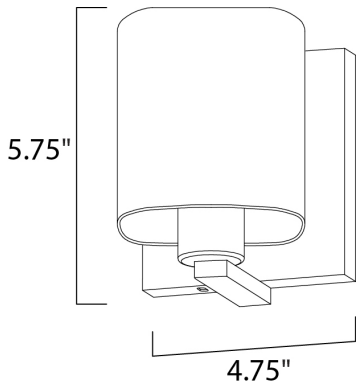

PRODUCT DESCRIPTION

Satin White bands of cased glass wrap around each lamp creating a soft ribbon of light. Back plates finished in Polished Chrome or Satin Nickel complement the majority of bath fittings.

MEASUREMENTS

- DIMENSION : 4.75" W x 5.75" H x 5.5" Ext
- BACK PLATE : 4.75" W x 5.5" H x 2.75" HCO
- HANGING WEIGHT : 1.5 lb

LAMPING

- INPUT VOLTAGE : 120V
- LUMENS : 0 Rated
- BULB : 1 x 60W Incandescent E26 Medium , 60W Total
- BULB INCLUDED : (Not Included)
- DIMMABLE : Yes