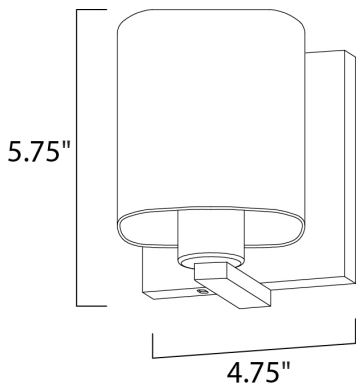

PRODUCT DESCRIPTION

Satin White bands of cased glass wrap around each lamp creating a soft ribbon of light. Back plates finished in Polished Chrome or Satin Nickel complement the majority of bath fittings.

MEASUREMENTS

- DIMENSION : 4.75" W x 5.75" H x 5.5" Ext
- BACK PLATE : 4.75" W x 5.5" H x 2.75" HCO
- HANGING WEIGHT : 1.5 lb

LAMPING

- INPUT VOLTAGE : 120V
- LUMENS : 0 Rated
- BULB : 1 x 60W Incandescent E26 Medium , 60W Total
- BULB INCLUDED : (Not Included)
- DIMMABLE : Yes