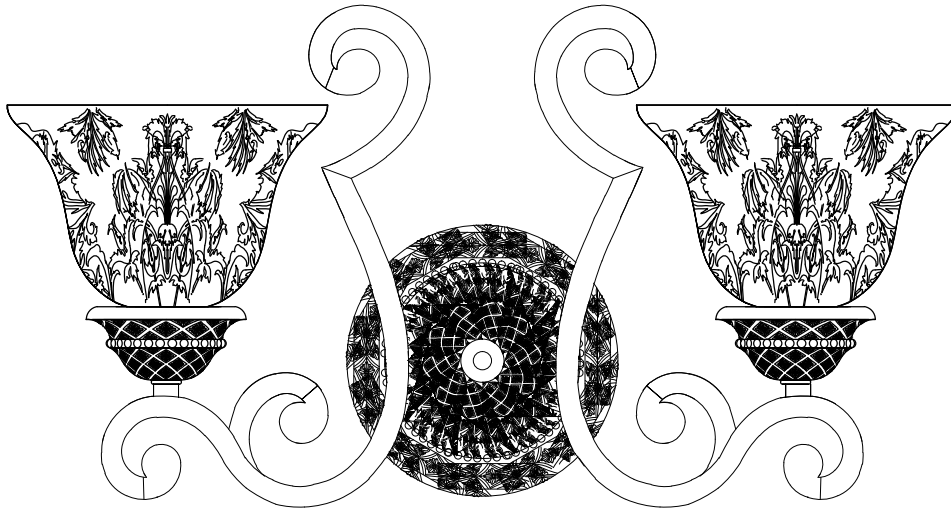

PRODUCT NAME : Symphony 2-Light Wall Sconce
ITEM NUMBER: 11247

Please consult a qualified electrician for hanging fixture and wiring.

Light Source : 2 X E26 Medium base 60W (Not Included)

Made in China / Hecho en China / Fabrique en China