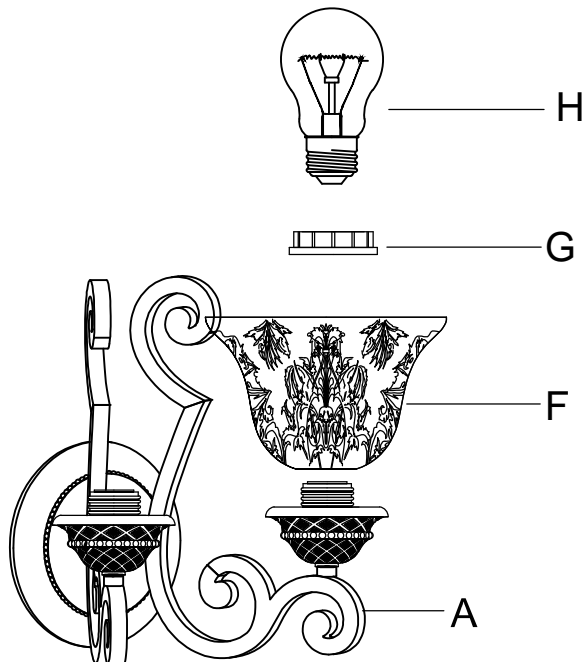

PRODUCT NAME : Symphony 2-Light Wall Sconce
ITEM NUMBER: 11247

Please consult a qualified electrician for hanging fixture and wiring.

Light Source : 2 X E26 Medium base 60W (Not Included)

Made in China / Hecho en China / Fabrique en China

A		x1		
B		x1		
C		x2		
D		x3		
E		x1		
F		x2		
G		x2		

1.

2.

3.
