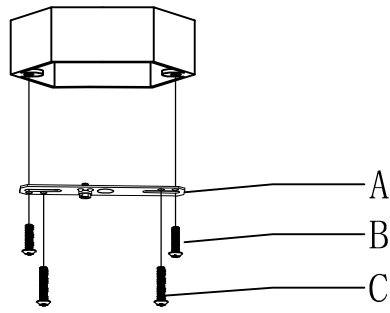

PRODUCT NAME : Symphony 2-Light Flush mount  
ITEM NUMBER: 11240

**Please consult a qualified electrician for hanging fixture and wiring.**

Light Source : 2 X E26 Medium base 60W (Not Included)

Made in China / Hecho en China / Fabrique en China

A		Crossbar	x1	I		Finial	x1
B		Screw #8-32x1"	x2				
C		Screw #8-32	x2				
D		Wire connector	x3				
E		Ceiling pan	x1				
F		Nipple	x1				
G		Glass	x1				
H		Poly cap	x1				

1.

---

2.

---

3.

---