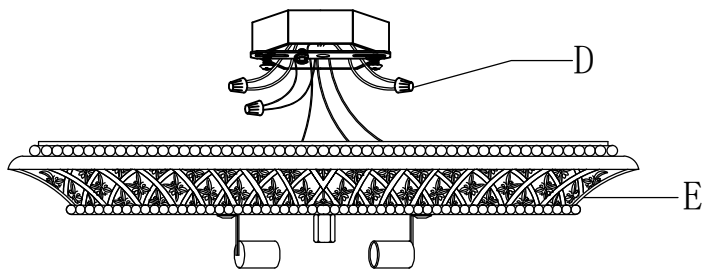

PRODUCT NAME : Symphony 2-Light Flush mount  
ITEM NUMBER: 11240

**Please consult a qualified electrician for hanging fixture and wiring.**

Light Source : 2 X E26 Medium base 60W (Not Included)

Made in China / Hecho en China / Fabrique en China

A		Crossbar	x1	I		Finial	x1
B		Screw #8-32x1"	x2				
C		Screw #8-32	x2				
D		Wire connector	x3				
E		Ceiling pan	x1				
F		Nipple	x1				
G		Glass	x1				
H		Poly cap	x1				

1.

---

2.

---

3.

---