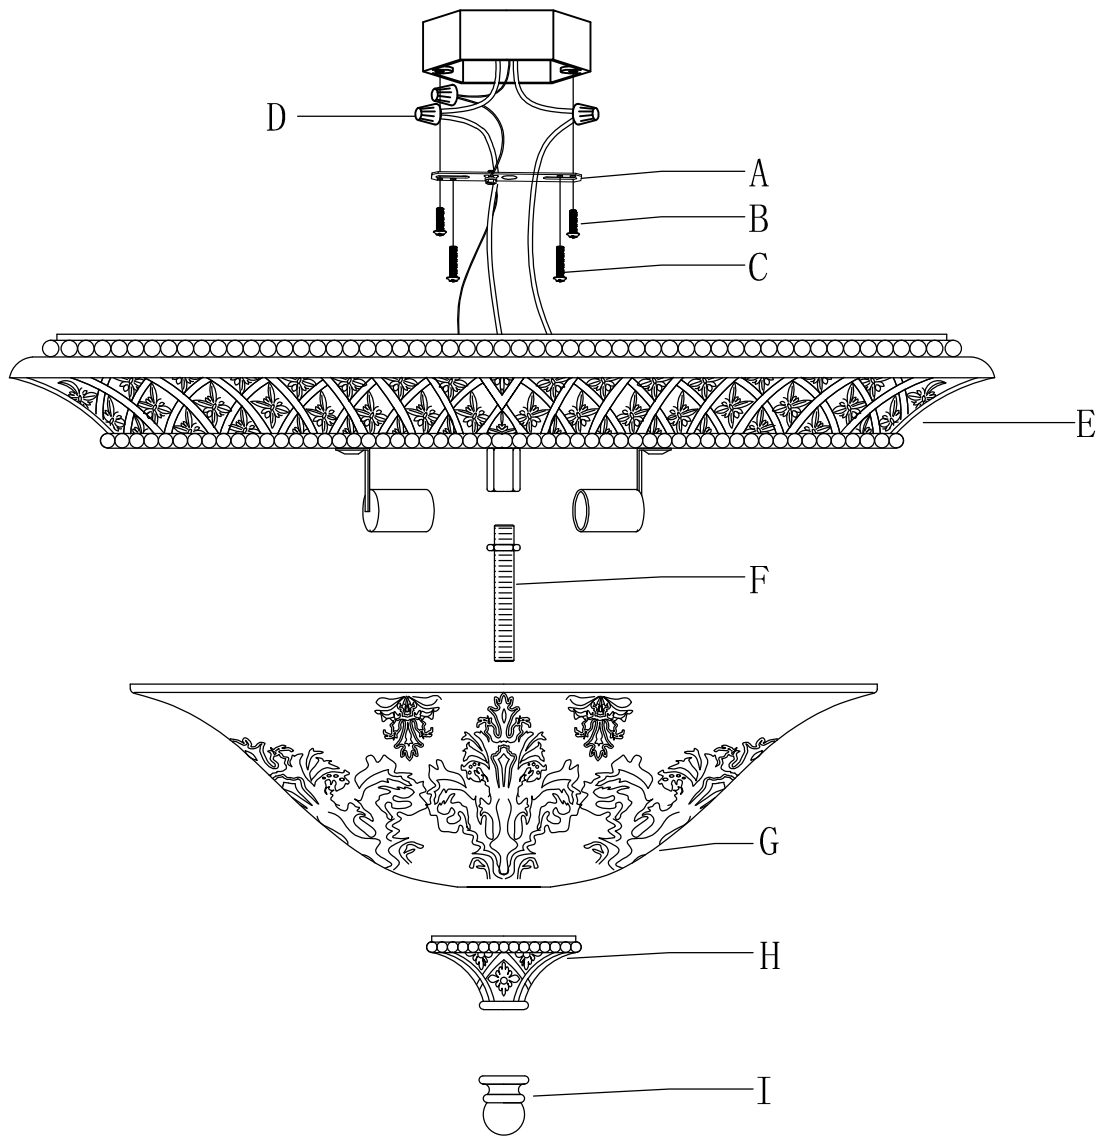

PRODUCT NAME : Symphony 2-Light Flush mount  
ITEM NUMBER: 11240

**Please consult a qualified electrician for hanging fixture and wiring.**

Light Source : 2 X E26 Medium base 60W (Not Included)

Made in China / Hecho en China / Fabrique en China

A		Crossbar	x1	I		Finial	x1
B		Screw #8-32x1"	x2				
C		Screw #8-32	x2				
D		Wire connector	x3				
E		Ceiling pan	x1				
F		Nipple	x1				
G		Glass	x1				
H		Poly cap	x1				

1.

---

2.

---

3.

---