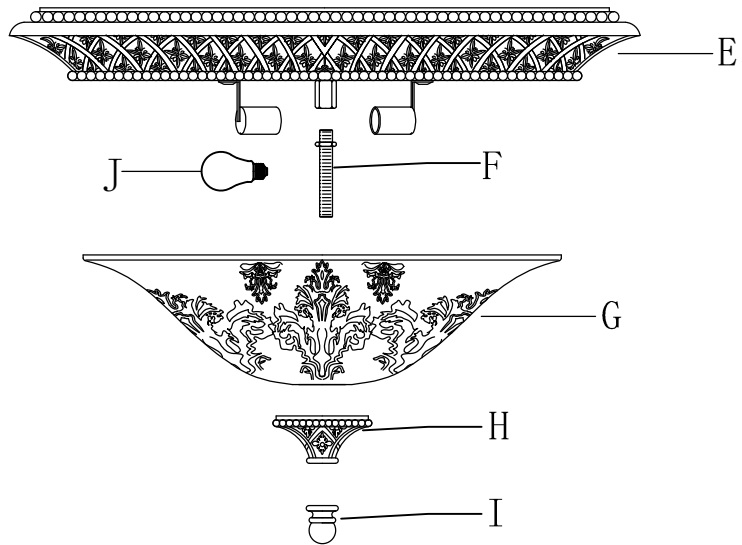

PRODUCT NAME : Symphony 2-Light Flush mount  
ITEM NUMBER: 11240

**Please consult a qualified electrician for hanging fixture and wiring.**

Light Source : 2 X E26 Medium base 60W (Not Included)

Made in China / Hecho en China / Fabrique en China

A		Crossbar	x1	I		Finial	x1
B		Screw #8-32x1"	x2				
C		Screw #8-32	x2				
D		Wire connector	x3				
E		Ceiling pan	x1				
F		Nipple	x1				
G		Glass	x1				
H		Poly cap	x1				

1.

---

2.

---

3.

---