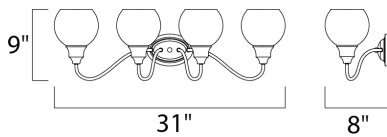

PRODUCT DESCRIPTION

Curved arms support circular glass with an open bottom which can be installed facing up or down. Available in your choice of Polished Chrome with Clear glass or Satin Nickel with Satin White glass.

MEASUREMENTS

DIMENSION : 31" W x 9" H x 8" Ext
 BACK PLATE : 6" W x 4.15" H x 5.25" HCO
 HANGING WEIGHT : 3.53 lb

LAMPING

INPUT VOLTAGE : 120V
 LUMENS : 0 Rated
 BULB : 4 x 60W Incandescent E26 Medium , 240W Total
 BULB INCLUDED : (Not Included)
 DIMMABLE : Yes