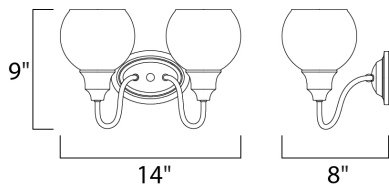

PRODUCT DESCRIPTION

Curved arms support circular glass with an open bottom which can be installed facing up or down. Available in your choice of Polished Chrome with Clear glass or Satin Nickel with Satin White glass.

MEASUREMENTS

DIMENSION : 14" W x 9" H x 8" Ext
 BACK PLATE : 6" W x 4.15" H x 5.25" HCO
 HANGING WEIGHT : 2.16 lb

LAMPING

INPUT VOLTAGE : 120V
 BULB : 2 x 60W Incandescent E26 Medium , 120W Total
 BULB INCLUDED : (Not Included)
 DIMMABLE : Yes