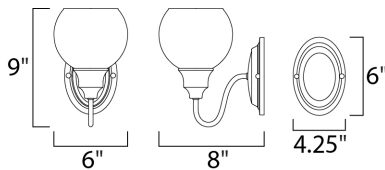

**PRODUCT DESCRIPTION**

Curved arms support circular glass with an open bottom which can be installed facing up or down. Available in your choice of Polished Chrome with Clear glass or Satin Nickel with Satin White glass.

**MEASUREMENTS**

DIMENSION : 6" W x 9" H x 8" Ext  
 MAX OAH : 4.15" W x 6" H  
 HANGING WEIGHT : 1.32 lb

**LAMPING**

INPUT VOLTAGE : 120V  
 LUMENS : 0 Rated  
 BULB : 1 x 60W Incandescent E26 Medium , 60W Total  
 BULB INCLUDED : (Not Included)  
 DIMMABLE : Yes