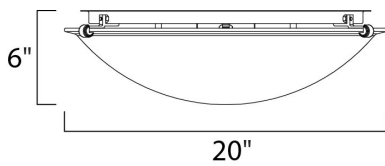

MEASUREMENTS

DIMENSION : 20" L x 20" W x 6" H
 HANGING WEIGHT : 7.76 lb

LAMPING

INPUT VOLTAGE : 120V
 LUMENS : 0 Rated
 BULB : 4 x 60W Incandescent E26 Medium , 240W Total
 BULB INCLUDED : (Not Included)
 DIMMABLE : Yes