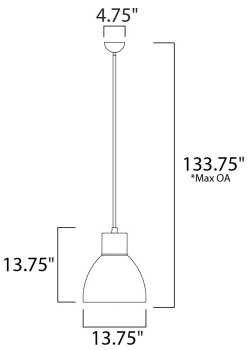

PRODUCT DESCRIPTION

Spun metal shades in various sizes are perfect for budget installations. Available in Black with gold interior and Satin Nickel with white interior, these pendants are very stylish.

*max overall height

MEASUREMENTS

- DIMENSION : 13.75" L x 13.75" W x 13.75" H
- MAX OAH : 133.75" OAH
- CANOPY : 4.75" W x 2.25" H x 4.75" L
- HANGING WEIGHT : 5.3 lb

LAMPING

- INPUT VOLTAGE : 120V
- LUMENS : 0 Rated
- BULB : 1 x 60W Incandescent E26 Medium , 60W Total
- BULB INCLUDED : (Not Included)
- DIMMABLE : Yes
- LIGHTING_DIRECTION : Down

FINISHES OPTION

-  Black / Gold
-  Satin Nickel

MATERIAL

Steel

RATINGS

cETLus
Dry Location

ADDITIONAL

ADJUSTABLE
INSTALL UP/DOWN: Down
SLOPE: 120
OPERATING TEMPERATURE:
-20°C (-4°F), 40°C (104°F)