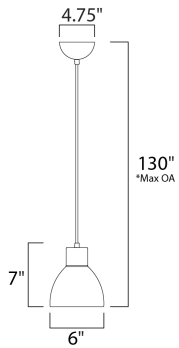

\*max overall height

**MEASUREMENTS**

- DIMENSION : 7" L x 7" W x 7" H
- MAX OAH : 130" OAH
- CANOPY : 4.75" W x 2.25" H x 4.75" L
- HANGING WEIGHT : 1.5 lb

**LAMPING**

- INPUT VOLTAGE : 120V
- LUMENS : 0 Rated
- BULB : 1 x 60W Incandescent E26 Medium , 60W Total
- BULB INCLUDED : (Not Included)
- DIMMABLE : Yes