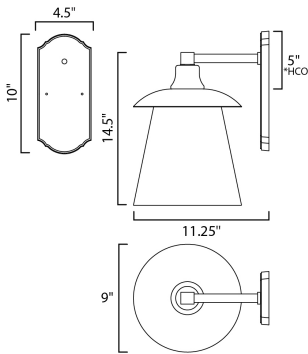

PRODUCT DESCRIPTION

Our new collections of outdoor fixtures feature the latest trends at excellent pricing. The combination of long-lasting die cast aluminum and hand blown thick clear glass is accentuated with the two-tone finish of Bronze and Gold creating the ultimate designer look.