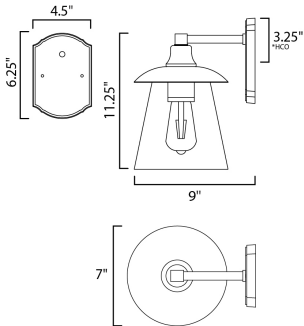

PRODUCT DESCRIPTION

Our new collections of outdoor fixtures feature the latest trends at excellent pricing. The combination of long-lasting die cast aluminum and hand blown thick clear glass is accentuated with the two-tone finish of Bronze and Gold creating the ultimate designer look.