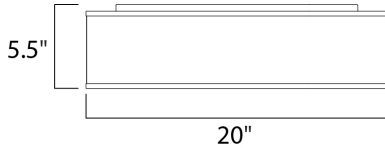

**MEASUREMENTS**

DIMENSION : 20" W x 5.5" H  
 CANOPY : 17.75" W x 0.75" H x 17.75" L  
 HANGING WEIGHT : 10.32 lb

**LAMPING**

INPUT VOLTAGE : 120-277V  
 LUMENS : 1,960 Rated  
 BULB : 1 x 28W LED PCB Integrated , 28W Total  
 BULB INCLUDED : (Integrated)  
 DIMMABLE : Only at 120V with ELV  
 CRI : 90+ CRI  
 COLOR\_TEMP : 3000K