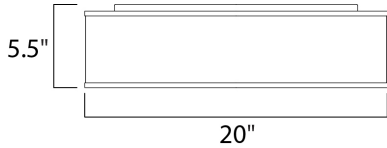

**MEASUREMENTS**

DIMENSION : 20" L x 20" W x 5.5" H  
 CANOPY : 17.75" W x 0.75" H x 17.75" L  
 HANGING WEIGHT : 10.32 lb

**LAMPING**

INPUT VOLTAGE : 120-277V  
 LUMENS : 1,960 Rated  
 BULB : 1 x 28W LED PCB Integrated , 28W Total  
 BULB INCLUDED : (Integrated)  
 DIMMABLE : Only at 120V with ELV  
 CRI : 90+ CRI  
 COLOR\_TEMP : 3000K