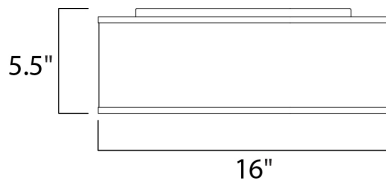

MEASUREMENTS

DIMENSION : 16" W x 5.5" H
 CANOPY : 13.75" W x 0.75" H x 13.75" L
 HANGING WEIGHT : 5.07 lb

LAMPING

INPUT VOLTAGE : 120-277V
 LUMENS : 1,260 Rated
 BULB : 1 x 18W LED PCB Integrated , 18W Total
 BULB INCLUDED : (Integrated)
 DIMMABLE : Only at 120V with ELV
 CRI : 90+ CRI
 COLOR_TEMP : 3000K