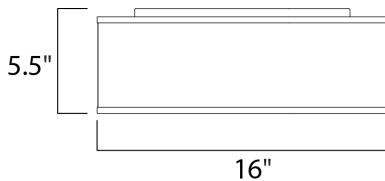

MEASUREMENTS

DIMENSION : 16" L x 16" W x 5.5" H
 CANOPY : 13.75" W x 0.75" H x 13.75" L
 HANGING WEIGHT : 5.07 lb

LAMPING

INPUT VOLTAGE : 120-277V
 LUMENS : 1,260 Rated
 BULB : 1 x 18W LED PCB Integrated , 18W Total
 BULB INCLUDED : (Integrated)
 DIMMABLE : Only at 120V with ELV
 CRI : 90+ CRI
 COLOR_TEMP : 3000K