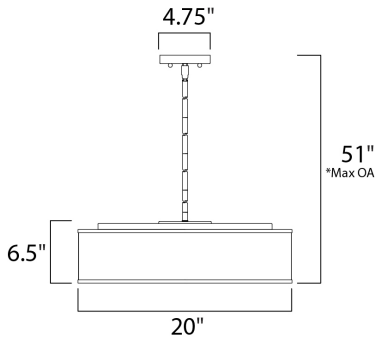

\*max overall height

**MEASUREMENTS**

DIMENSION : 20" W x 6.5" H  
 MAX OAH : 51" OAH  
 CANOPY : 4.75" W x 0.75" H x 4.75" L  
 HANGING WEIGHT : 15.83 lb

**LAMPING**

INPUT VOLTAGE : 120V  
 LUMENS : 2,275 Rated  
 BULB : 5 x 6.5W LED PCB Integrated , 32W Total  
 BULB INCLUDED : (Integrated)  
 DIMMABLE : Electronic Low Voltage (ELV)  
 CRI : 90+ CRI  
 COLOR\_TEMP : 3000K

**FINISHES OPTION**

-  Oil Rubbed Bronze
-  Satin Nickel

**MATERIAL**

Steel, Acrylic, Fabric

**RATINGS**

cETLus  
 Dry Location

**ADDITIONAL**

ADJUSTABLE  
 SLOPE: 120  
 RATED LIFE 35000 Hours  
 OPERATING TEMPERATURE:  
 -20°C (-4°F), 40°C (104°F)