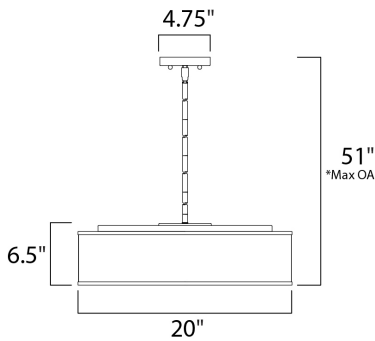

\*max overall height

**MEASUREMENTS**

DIMENSION : 20" W x 6.5" H  
 MAX OAH : 51" OAH  
 CANOPY : 4.75" W x 0.75" H x 4.75" L  
 HANGING WEIGHT : 15.83 lb

**LAMPING**

INPUT VOLTAGE : 120V  
 LUMENS : 2,275 Rated  
 BULB : 5 x 6.5W LED PCB Integrated , 32W Total  
 BULB INCLUDED : (Integrated)  
 DIMMABLE : Electronic Low Voltage (ELV)  
 CRI : 90+ CRI  
 COLOR\_TEMP : 3000K

**FINISHES OPTION**

-  Oil Rubbed Bronze
-  Satin Nickel

**MATERIAL**

Steel, Acrylic, Fabric

**RATINGS**

cETLus  
 Dry Location

**ADDITIONAL**

ADJUSTABLE  
 SLOPE: 120  
 RATED LIFE 35000 Hours  
 OPERATING TEMPERATURE:  
 -20°C (-4°F), 40°C (104°F)