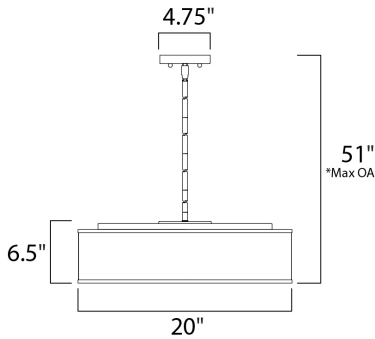

*max overall height

MEASUREMENTS

DIMENSION : 20" W x 6.5" H
 MAX OAH : 51" OAH
 CANOPY : 4.75" W x 0.75" H x 4.75" L
 HANGING WEIGHT : 15.83 lb

LAMPING

INPUT VOLTAGE : 120V
 LUMENS : 2,275 Rated
 BULB : 5 x 6.5W LED PCB Integrated , 32W Total
 BULB INCLUDED : (Integrated)
 DIMMABLE : Electronic Low Voltage (ELV)
 CRI : 90+ CRI
 COLOR_TEMP : 3000K

FINISHES OPTION

-  Oil Rubbed Bronze
-  Satin Nickel

MATERIAL

Steel, Acrylic, Fabric

RATINGS

cETLus
 Dry Location

ADDITIONAL

ADJUSTABLE
 SLOPE: 120
 RATED LIFE 35000 Hours
 OPERATING TEMPERATURE:
 -20°C (-4°F), 40°C (104°F)