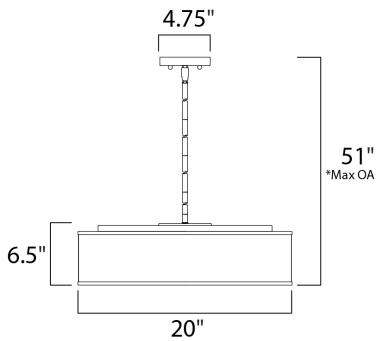

*max overall height

MEASUREMENTS

DIMENSION : 20" W x 6.5" H
 MAX OAH : 51" OAH
 CANOPY : 4.75" W x 0.75" H x 4.75" L
 HANGING WEIGHT : 15.83 lb

LAMPING

INPUT VOLTAGE : 120V
 LUMENS : 2,275 Rated
 BULB : 5 x 6.5W LED AC Integrated , 32W Total
 BULB INCLUDED : (Integrated)
 DIMMABLE : Triac CL
 CRI : 90+ CRI
 COLOR_TEMP : 3000K

FINISHES OPTION

-  Oil Rubbed Bronze
-  Satin Nickel

MATERIAL

Steel, Acrylic, Fabric

RATINGS

cETLus
 Dry Location

ADDITIONAL

ADJUSTABLE
 SLOPE: 120
 RATED LIFE 35000 Hours
 OPERATING TEMPERATURE:
 -20°C (-4°F), 40°C (104°F)