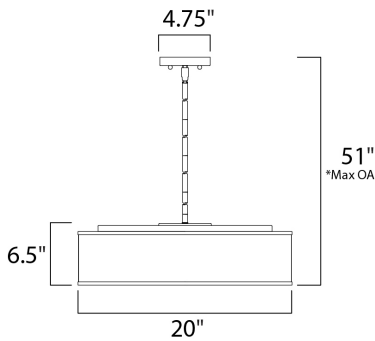

*max overall height

MEASUREMENTS

DIMENSION : 20" L x 20" W x 6.5" H
 MAX OAH : 51" OAH
 CANOPY : 4.75" W x 0.75" H x 4.75" L
 HANGING WEIGHT : 15.83 lb

LAMPING

INPUT VOLTAGE : 120V
 LUMENS : 2,275 Rated
 BULB : 5 x 6.5W LED PCB Integrated , 32W Total
 BULB INCLUDED : (Integrated)
 DIMMABLE : Electronic Low Voltage (ELV)
 CRI : 90+ CRI
 COLOR_TEMP : 3000K

FINISHES OPTION

-  Oil Rubbed Bronze
-  Satin Nickel

MATERIAL

Steel, Acrylic, Fabric

RATINGS

cETLus
 Dry Location

ADDITIONAL

ADJUSTABLE
 SLOPE: 120
 RATED LIFE 35000 Hours
 OPERATING TEMPERATURE:
 -20°C (-4°F), 40°C (104°F)