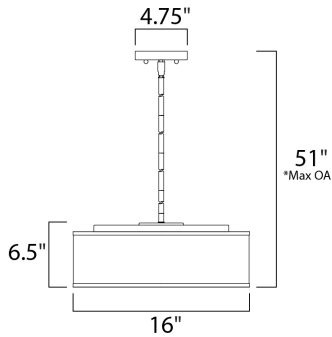

\*max overall height

**MEASUREMENTS**

- DIMENSION : 16" W x 6.5" H
- MAX OAH : 51" OAH
- CANOPY : 4.75" W x 0.75" H x 4.75" L
- HANGING WEIGHT : 14.33 lb

**LAMPING**

- INPUT VOLTAGE : 120V
- LUMENS : 1,365 Rated
- BULB : 3 x 6.5W LED PCB Integrated , 20W Total
- BULB INCLUDED : (Integrated)
- DIMMABLE : Electronic Low Voltage (ELV)
- CRI : 90+ CRI
- COLOR\_TEMP : 3000K