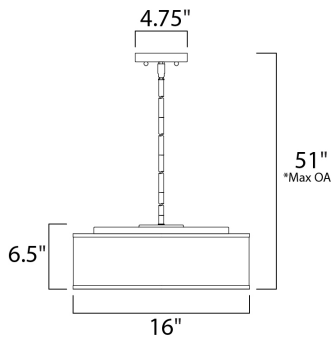

\*max overall height

**MEASUREMENTS**

DIMENSION : 16" W x 6.5" H  
 MAX OAH : 51" OAH  
 CANOPY : 4.75" W x 0.75" H x 4.75" L  
 HANGING WEIGHT : 14.33 lb

**LAMPING**

INPUT VOLTAGE : 120V  
 LUMENS : 1,365 Rated  
 BULB : 3 x 6.5W LED PCB Integrated , 20W Total  
 BULB INCLUDED : (Integrated)  
 DIMMABLE : Electronic Low Voltage (ELV)  
 CRI : 90+ CRI  
 COLOR\_TEMP : 3000K