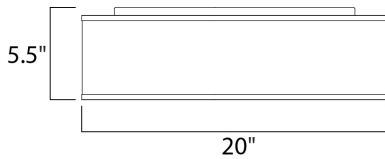

MEASUREMENTS

DIMENSION : 20" W x 5.5" H
 CANOPY : 17.75" W x 1.35" H x 17.75" L
 HANGING WEIGHT : 10.32 lb

LAMPING

INPUT VOLTAGE : 120V
 LUMENS : 1,365 Rated
 BULB : 5 x 6.5W LED PCB Integrated , 32W Total
 BULB INCLUDED : (Integrated)
 DIMMABLE : Electronic Low Voltage (ELV)
 CRI : 90+ CRI
 COLOR_TEMP : 3000K