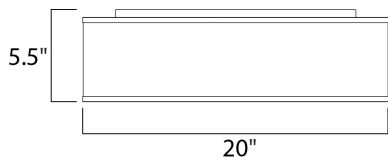

MEASUREMENTS

DIMENSION : 20" W x 5.5" H
 CANOPY : 17.75" W x 1.35" H x 17.75" L
 HANGING WEIGHT : 10.32 lb

LAMPING

INPUT VOLTAGE : 120V
 LUMENS : 1,365 Rated
 BULB : 5 x 6.5W LED PCB Integrated , 32W Total
 BULB INCLUDED : (Integrated)
 DIMMABLE : Electronic Low Voltage (ELV)
 CRI : 90+ CRI
 COLOR_TEMP : 3000K