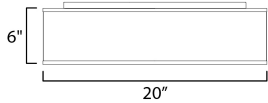

**MEASUREMENTS**

DIMENSION : 20" W x 5.5" H  
 CANOPY : 17.75" W x 1.35" H x 17.75" L  
 HANGING WEIGHT : 10.32 lb

**LAMPING**

INPUT VOLTAGE : 120V  
 LUMENS : 2,275 Rated  
 BULB : 5 x 6.5W LED PCB Integrated , 32W Total  
 BULB INCLUDED : (Integrated)  
 DIMMABLE : Electronic Low Voltage (ELV)  
 CRI : 90+ CRI  
 COLOR\_TEMP : 3000K